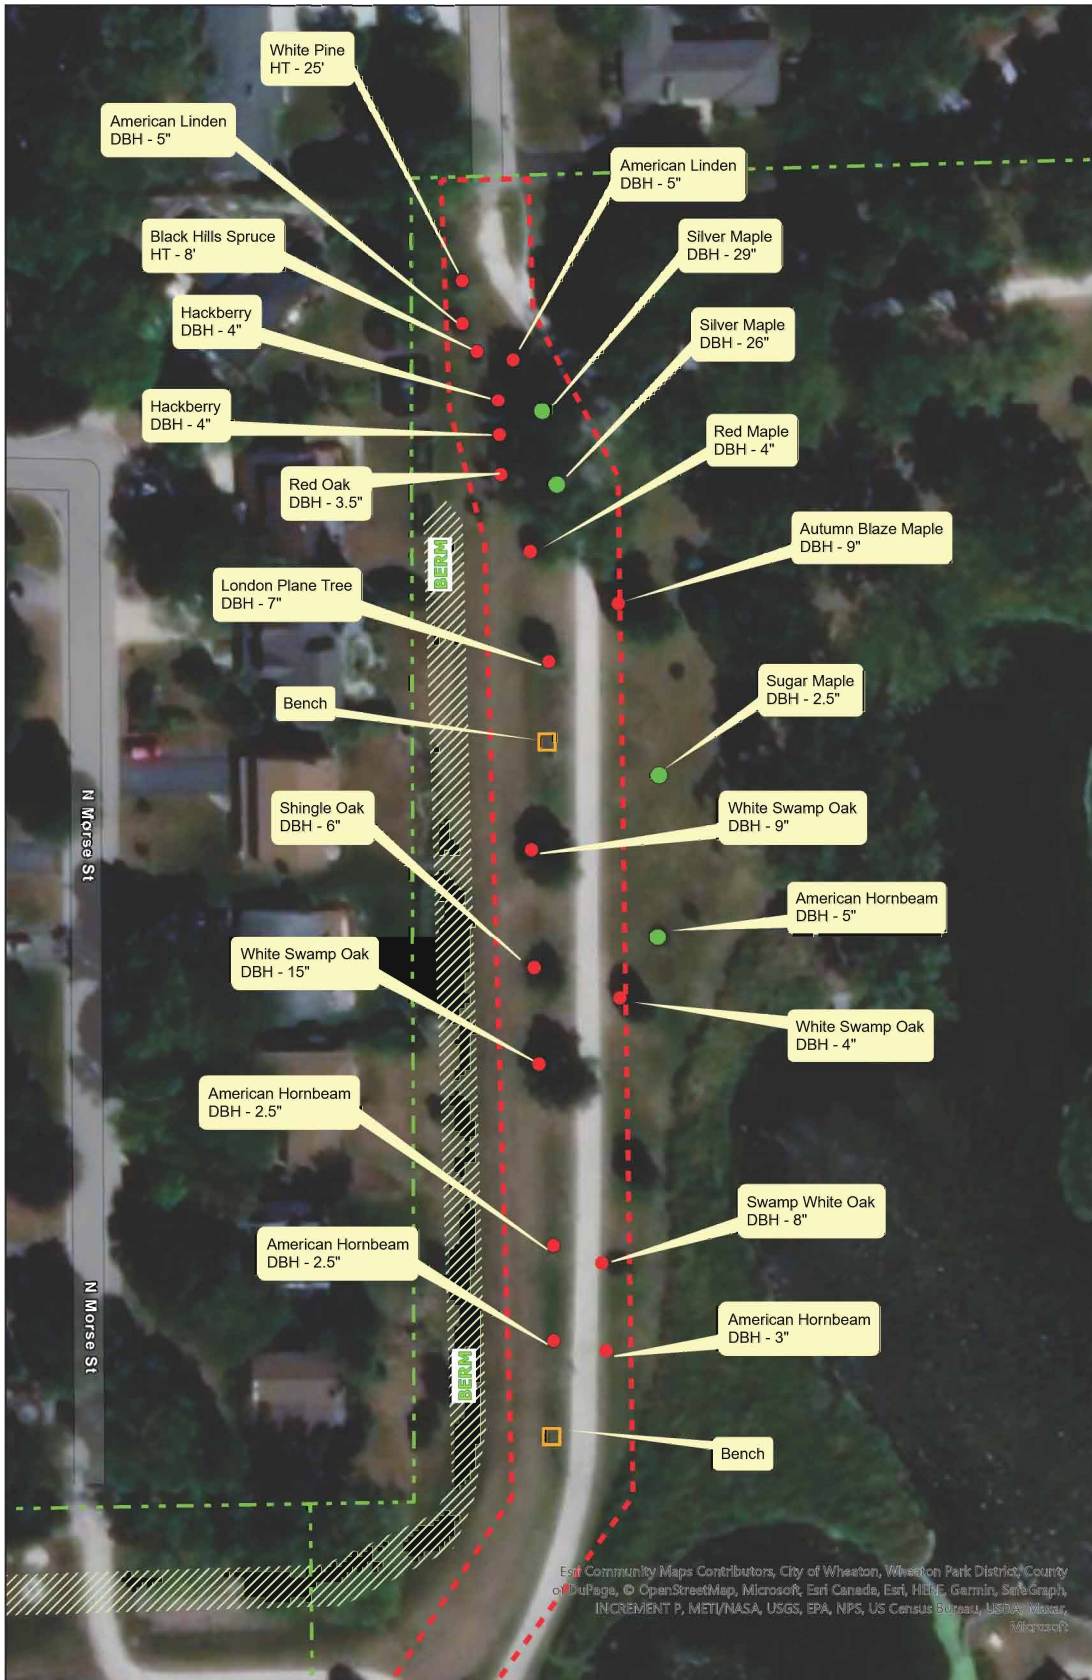

Northside Park Underground Pipe Project With Affected Trees

- Proposed Tree Removal
- Tree Not Affected
- Memorial Bench - Temporarily Remove and Put Back